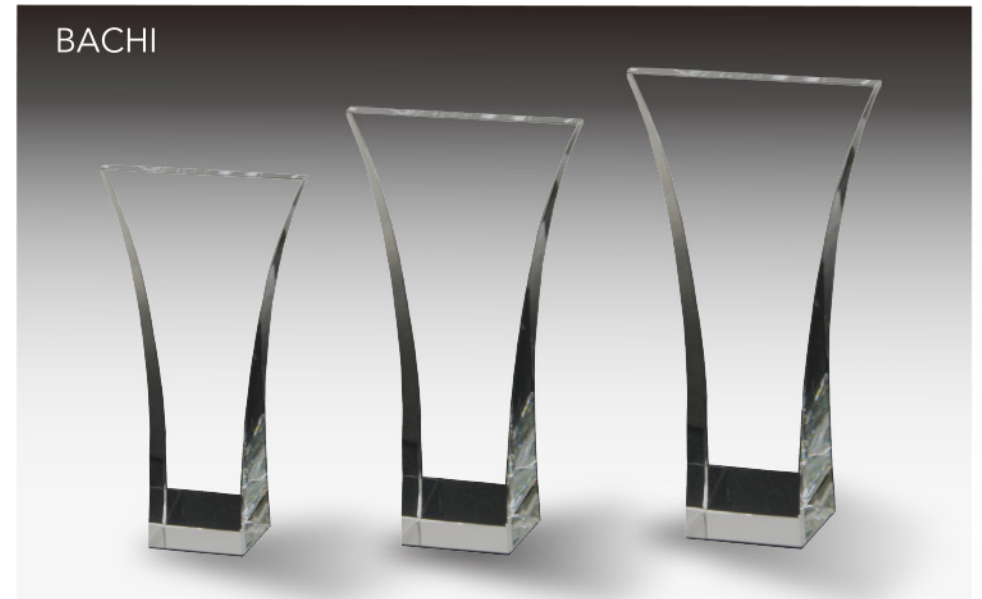

TROPHY

BACHI

NIK401-0014
W94xH172xD40mm
¥ 9,500 (税抜)

NIK401-0013
W115xH210xD50mm
¥ 14,000 (税抜)

NIK401-0012
W136xH250xD60mm
¥ 17,500 (税抜)